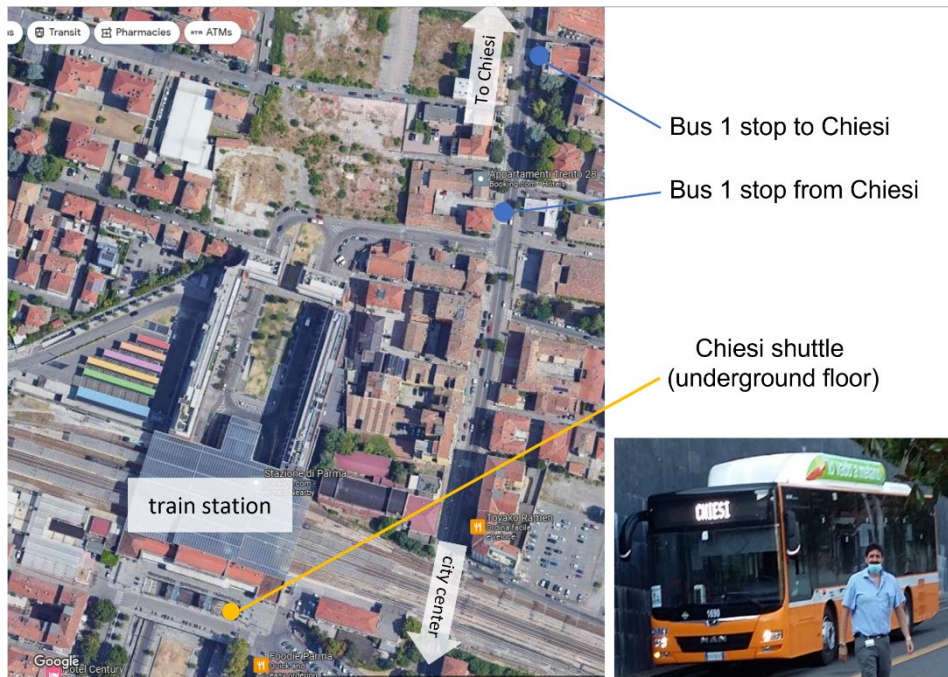

Lung Modelling Congress 2023

Parma - Italy
 Chiesi Group Headquarters
 And online (live streaming)
**November 22 - 23
2023**

The congress will take place at Chiesi Farmaceutici headquarters:

*Via Paradigna 131A
43122 Parma (Italy)*

Here is a [link](#) to Google Maps. For those coming by car the location is just few minutes drive from Parma highway exit (see map below for suggested car parks). For those coming by train, or staying in a hotel close to the train station, Chiesi has a **private shuttle service** going from the train station to the headquarters/research center. Here is the timetable:

Train station to Chiesi in the morning: 7:45, 8:15 and 8:45
 Chiesi to train station in the evening: 17:10, 17:40 and 18:10

Please notice the shuttle also stops at our manufacturing site in San Leonardo street, this is just an intermediate stop, please stay on the shuttle until the end of the ride. Alternatively **bus number 1** stops two minutes walk from the train station and drops you almost in front of the headquarters entrance, see the time tables and maps below.

- Freely accessible Chiesi car parks
- Bus number 1 stop
- Pickup and dropdown bays of Chiesi shuttle
- ➔ Headquarters entrance

City center to Chiesi direction

Bus stop name	from 7:04 to 20:04				
STRADA FARNESE	4	16	28	40	52
VILLETTA	10	22	34	46	58
BARRIERA BIXIO	13	25	37	49	1
PIAZZA CORRIDONI	17	29	41	53	5
STRADA MAZZINI	19	31	43	55	7
STRADA GARIBALDI Teatro Regio	21	33	45	57	9
BARRIERA GARIBALDI Ex Genio Civile	24	36	48	0	12
train station STAZIONE via Trento	25	37	49	1	13
MADONNINA via Trento	28	40	52	4	16
CENTRO TORRI via San Leonardo	31	43	55	7	19
VIA PARADIGNA	34	46	58	10	22
Chiesi stop CHIESI largo Belloli	38	50	2	14	26
PARK NORD via Rastelli - Autostrada	41	53	5	17	29